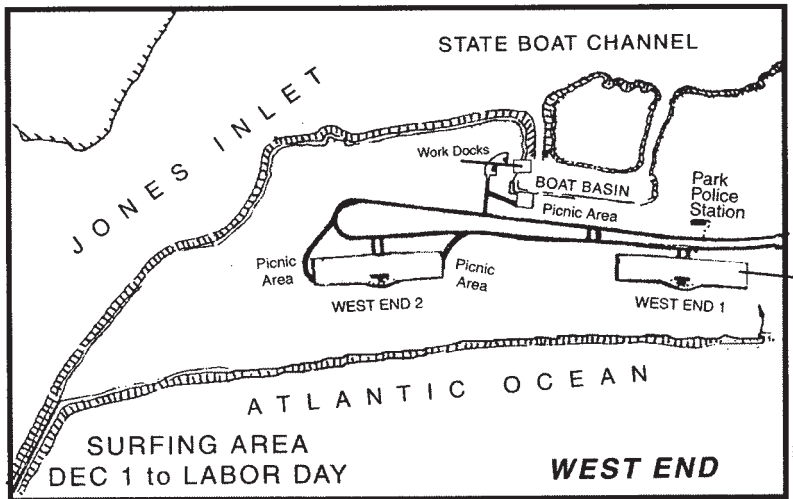

TO WEST END  
SEE INSET

12 miles to  
Captree State Park  
Excursion Fishing Boats  
Robert Moses State Park

ATLANTIC OCEAN

**JONES BEACH STATE PARK**  
Ocean Parkway  
Wantagh, New York 11793

LONG ISLAND STATE PARK REGION